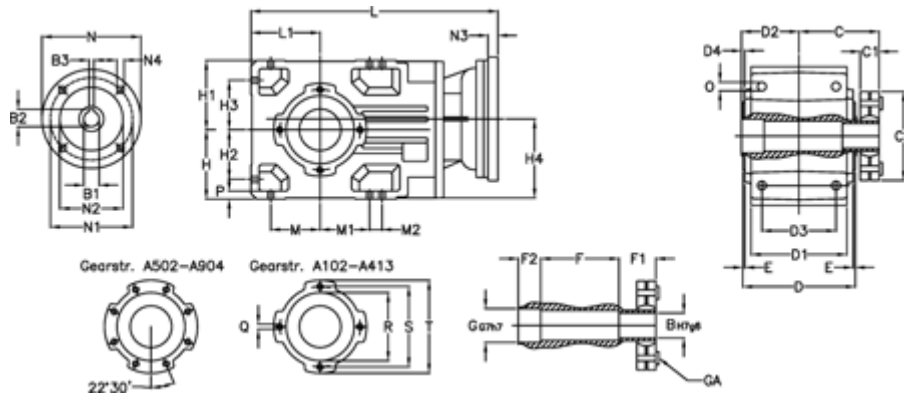

Article number: 296000505865225
 Description: Bevel helical gearbox
 A052US-58,6-P71B5

Measures

B = 25	D1 = 97	F2 = 34	L = 213.0	N3 = 7
B1 = 14	D2 = 52	G = 27	L1 = 58	N4 = 9,5
B2 = 16.3	D3 = 80	GA = 14,5 NM	M = 37.5	O = 9.0
B3 = 5	d4 = 2.0	H = 58	M1 = 37.5	P = 8
C = 91.5	Description = A052 US-xx P71 B5	H1 = 63	M2 = 9	Q = M8x14
C1 = -	E = 2.0	H2 = 37.5	N = 160	R = 68
C2 = 68.0	F = 63.5	H3 = 37.5	N1 = 130	S = 85
D = 99	F1 = 34.0	H4 = 80.5	N2 = 110	T = 101